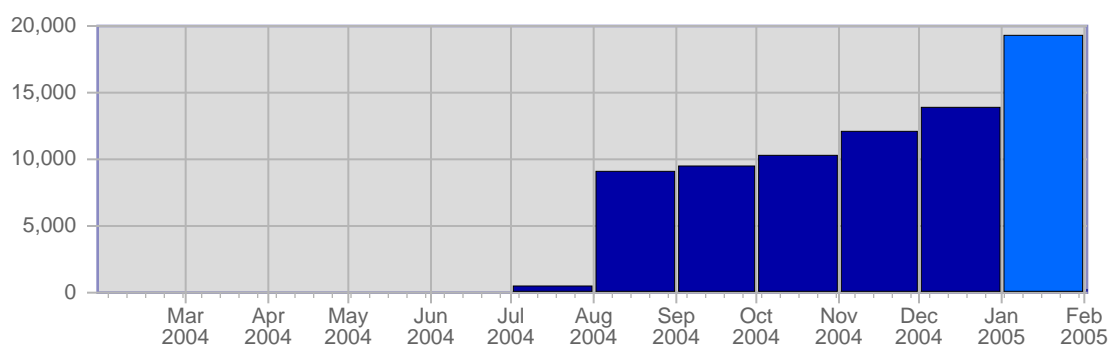

## Traffic Reports Visits

### Report Description

Domain: **nuniez.it**  
 Report Description: **Visits during the month of January 2005**  
 Report Range: **Month of January 2005**  
 Report Scope: **Historical Data**

### Breakdown

Date	Total Visits	Average Visits Historically	Change	Percent of Total Visits
Sat Jan 1st, 2005	298	289,82	+13 ▲	1,54%
Sun Jan 2nd, 2005	386	266,14	-36 ▼	1,99%
Mon Jan 3rd, 2005	681	401,27	+261 ▲	3,52%
Tue Jan 4th, 2005	552	390,73	-10 ▼	2,85%
Wed Jan 5th, 2005	1,029	385,41	+494 ▲	5,31%
Thu Jan 6th, 2005	1,028	409,00	+508 ▲	5,31%
Fri Jan 7th, 2005	586	364,23	+287 ▲	3,03%
Sat Jan 8th, 2005	350	289,82	+52 ▲	1,81%
Sun Jan 9th, 2005	281	266,14	-105 ▼	1,45%
Mon Jan 10th, 2005	480	401,27	-201 ▼	2,48%
Tue Jan 11th, 2005	572	390,73	+20 ▲	2,95%
Wed Jan 12th, 2005	530	385,41	-499 ▼	2,74%
Thu Jan 13th, 2005	759	409,00	-269 ▼	3,92%
Fri Jan 14th, 2005	636	364,23	+50 ▲	3,28%
Sat Jan 15th, 2005	738	289,82	+388 ▲	3,81%
Sun Jan 16th, 2005	683	266,14	+402 ▲	3,53%
Mon Jan 17th, 2005	1,586	401,27	+1,106 ▲	8,19%
Tue Jan 18th, 2005	1,133	390,73	+561 ▲	5,85%
Wed Jan 19th, 2005	639	385,41	+109 ▲	3,30%
Thu Jan 20th, 2005	651	409,00	-108 ▼	3,36%
Fri Jan 21st, 2005	501	364,23	-135 ▼	2,59%
Sat Jan 22nd, 2005	425	289,82	-313 ▼	2,20%
Sun Jan 23rd, 2005	405	266,14	-278 ▼	2,09%
Mon Jan 24th, 2005	939	401,27	-647 ▼	4,85%
Tue Jan 25th, 2005	457	390,73	-676 ▼	2,36%
Wed Jan 26th, 2005	444	385,41	-195 ▼	2,29%
Thu Jan 27th, 2005	479	409,00	-172 ▼	2,47%
Fri Jan 28th, 2005	524	364,23	+23 ▲	2,71%
Sat Jan 29th, 2005	440	289,82	+15 ▲	2,27%
Sun Jan 30th, 2005	515	266,14	+110 ▲	2,66%
Mon Jan 31st, 2005	639	401,27	-300 ▼	3,30%
	19,366	7,219		