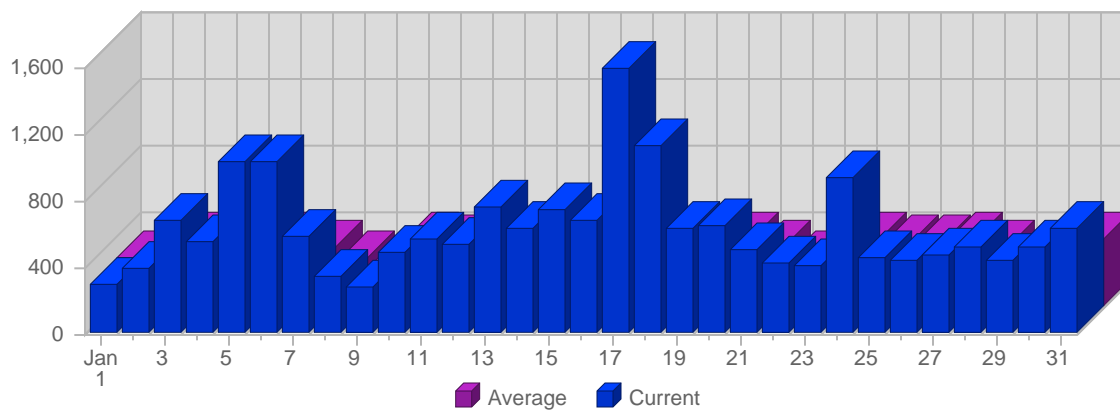

## Traffic Reports Visits

### Report Description

Domain: **nuniez.it**  
 Report Description: **Visits during the month of January 2005**  
 Report Range: **Month of January 2005**  
 Report Scope: **Historical Data**

### Historic Breakdown

### Breakdown

Date	Total Visits	Average Visits Historically	Change	Percent of Total Visits
Sat Jan 1st, 2005	298	289,82	+13 ▲	1,54%
Sun Jan 2nd, 2005	386	266,14	-36 ▼	1,99%
Mon Jan 3rd, 2005	681	401,27	+261 ▲	3,52%
Tue Jan 4th, 2005	552	390,73	-10 ▼	2,85%
Wed Jan 5th, 2005	1,029	385,41	+494 ▲	5,31%
Thu Jan 6th, 2005	1,028	409,00	+508 ▲	5,31%
Fri Jan 7th, 2005	586	364,23	+287 ▲	3,03%
Sat Jan 8th, 2005	350	289,82	+52 ▲	1,81%
Sun Jan 9th, 2005	281	266,14	-105 ▼	1,45%
Mon Jan 10th, 2005	480	401,27	-201 ▼	2,48%
Tue Jan 11th, 2005	572	390,73	+20 ▲	2,95%
Wed Jan 12th, 2005	530	385,41	-499 ▼	2,74%
Thu Jan 13th, 2005	759	409,00	-269 ▼	3,92%
Fri Jan 14th, 2005	636	364,23	+50 ▲	3,28%
Sat Jan 15th, 2005	738	289,82	+388 ▲	3,81%
Sun Jan 16th, 2005	683	266,14	+402 ▲	3,53%
Mon Jan 17th, 2005	1,586	401,27	+1,106 ▲	8,19%
Tue Jan 18th, 2005	1,133	390,73	+561 ▲	5,85%
Wed Jan 19th, 2005	639	385,41	+109 ▲	3,30%
Thu Jan 20th, 2005	651	409,00	-108 ▼	3,36%
Fri Jan 21st, 2005	501	364,23	-135 ▼	2,59%
Sat Jan 22nd, 2005	425	289,82	-313 ▼	2,20%
Sun Jan 23rd, 2005	405	266,14	-278 ▼	2,09%
Mon Jan 24th, 2005	939	401,27	-647 ▼	4,85%
Tue Jan 25th, 2005	457	390,73	-676 ▼	2,36%
Wed Jan 26th, 2005	444	385,41	-195 ▼	2,29%
Thu Jan 27th, 2005	479	409,00	-172 ▼	2,47%
Fri Jan 28th, 2005	524	364,23	+23 ▲	2,71%
Sat Jan 29th, 2005	440	289,82	+15 ▲	2,27%
Sun Jan 30th, 2005	515	266,14	+110 ▲	2,66%
Mon Jan 31st, 2005	639	401,27	-300 ▼	3,30%
	19,366	7,219		